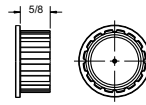

### Components:

Round Handrail - 8'  
\* 97" Length

Round Handrail Bracket

Round Handrail  
Cap Plug

Round Handrail Splice

Round Handrail  
Angle Adjuster

Round Handrail  
90° Return

Round Handrail  
Inside Corner  
Bracket