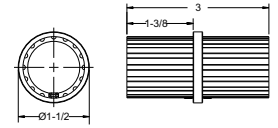

### Components:

Round Handrail - 8'  
\* 97" Length

Round Handrail Bracket

Round Handrail  
Cap Plug

Round Handrail Splice

Round Handrail  
Angle Adjuster

Round Handrail  
90° Return

Round Handrail  
Inside Corner  
Bracket

Round Handrail  
180° Loop

Sketch Area