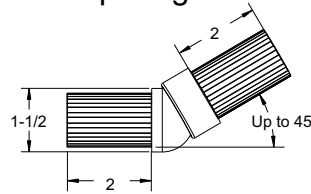

### Components:

Round Handrail - 8'  
\* 97" Length

Round Handrail Bracket

Round Handrail  
Cap Plug

Round Handrail Splice

Round Handrail  
Angle Adjuster

Round Handrail  
90° Return

Round Handrail  
Inside Corner  
Bracket

Round Handrail  
180° Loop

Sketch Area