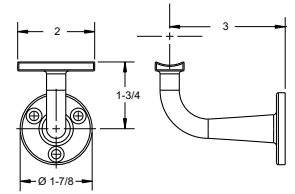

### Components:

Round Handrail - 8'  
\* 97" Length

Round Handrail Bracket

Round Handrail  
Cap Plug

Round Handrail Splice

Round Handrail  
Angle Adjuster

Round Handrail  
90° Return

Round Handrail  
Inside Corner  
Bracket

Round Handrail  
180° Loop

Sketch Area