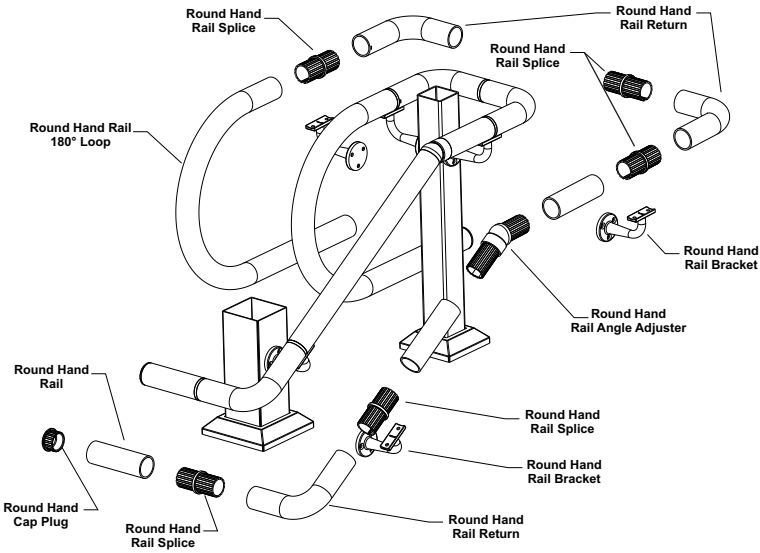

# Fortress Round Handrail

Finishes:  Gloss Black  White  Black Sand

### Components:

Round Handrail - 8'  
\* 97" Length

Round Handrail Bracket

Round Handrail  
Cap Plug

Round Handrail Splice

Round Handrail  
Angle Adjuster

Round Handrail  
90° Return

Round Handrail  
Inside Corner  
Bracket

Round Handrail  
180° Loop

Sketch Area