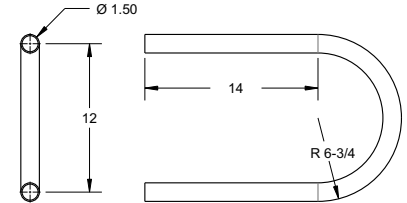

### Components:

Round Handrail - 8'  
\* 97" Length

Round Handrail Bracket

Round Handrail  
Cap Plug

Round Handrail Splice

Round Handrail  
Angle Adjuster

Round Handrail  
90° Return

Round Handrail  
Inside Corner  
Bracket

Round Handrail  
180° Loop

Sketch Area