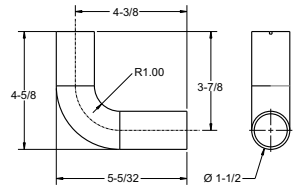

### Components:

Round Handrail - 8'  
\* 97" Length

Round Handrail Bracket

Round Handrail  
Cap Plug

Round Handrail Splice

Round Handrail  
Angle Adjuster

Round Handrail  
90° Return

Round Handrail  
Inside Corner  
Bracket

Round Handrail  
180° Loop

Sketch Area